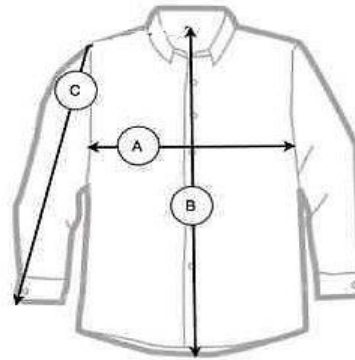

### Size chart from 2/3 to XS

AGE	3/4 YEARS	4/6 YEARS	6/8 YEARS	8/10 YEARS	10/12 YEARS	12/14 YEARS	XS
HEIGHT CHILD (cm)	98 - 105	106 - 116	117 - 127	128- 140	141 - 152	153 - 160	161 - 169
CHEST Ax2 (cm)	72	75	77	82	80	88	91
LENGTH B (cm)	43	47	50	54	58	60	65
SLEEVE LENGTH C (cm)	35	42	48	51	55	58.5	61.5

#### How we measure

The image shown here is for illustrative purpose only, it does not correspond to the real item on sale